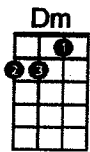

**CHORDS USED IN THIS SONG**

**"Walkin' After Midnight" by Patsy Cline**

**Verse 1:**

I go out [C]walking after [C7]  
midnight,  
Out in the [F]moonlight just [Dm]  
like we used to [G]do,  
I'm always [C]walking after [F]  
midnight [G]searching for [C]you.  
[G]

**Verse 2:**

I walk for [C]miles along the [C7]  
highway,  
Well that's just [F]my way of [Dm]  
saying I love [G]you,  
I'm always [C]walking after [F]  
midnight [G]searching for [C]you.  
[C7]

**Chorus:**